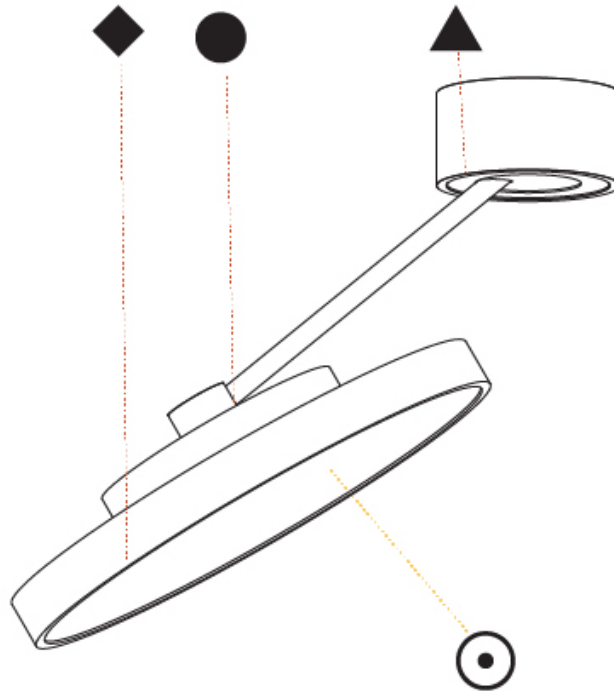

RATINGS AND CERTIFICATIONS

Certified By: Certified for North American Standards
 IP rating: IP20

SIGN DIVA DANCER SUSPENSION

A300039-

PROJECT	_____
TYPE	_____
SPECIFIER	_____
QUANTITY	_____
DATE	_____

A

PROJECT	_____
TYPE	_____
SPECIFIER	_____
QUANTITY	_____
DATE	_____