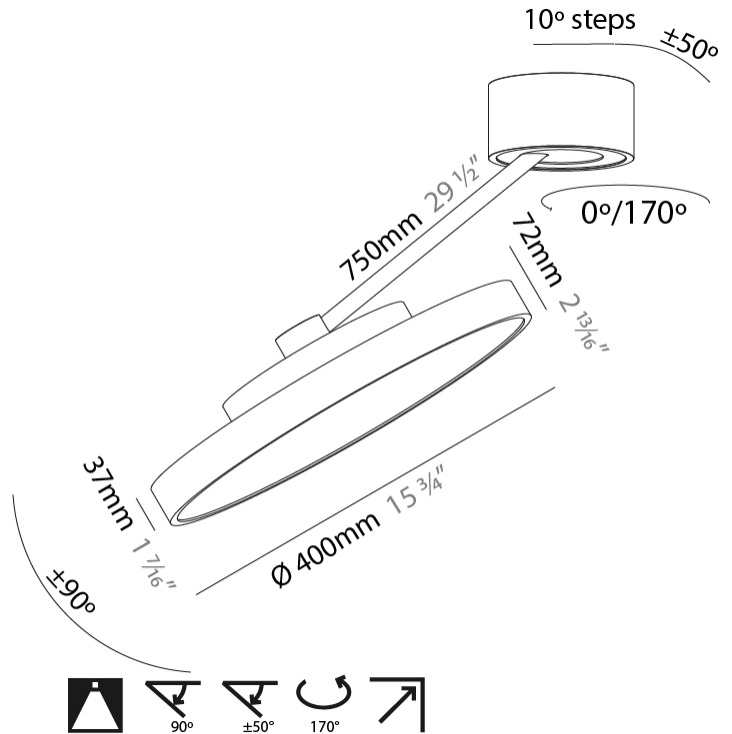

GENERAL

Series: Sign Diva Dancer
 Subseries: Sign Diva Dancer
 Brand: Prolicht
 Division: Architectural
 Mounting Type: Suspension
 Mounting Location: Ceiling
 Subcategory: Pendant

PHYSICAL

Shape: Round
 Diameter (mm): 400
 Diameter (in): 15 3/4
 Height (mm): 72
 Height (in): 2 13/16
 Max. Overall Height (mm): 870
 Max. Overall Height (in): 34 1/4
 Extension (mm): 750
 Extension (in): 29 1/2
 Light Distribution: Adjustable / Direct
 Weight (kg): 3.140
 Weight (lbs): 6.922
 Diffuser: PMMA - Opal / Micro-Prism / Sparkling Secret / Vintage Industrial
 Fixture Finish: SSR / BKV / CWI / CRY / HAB / UFT / ITA / RUA / FTG / MYG / LOD / PUS / FRO / FUP / KIA / POP / BLS / SPG / MEY / GOH / GUM / CHC / COM / ABZ / JAG / OBR / MOS / ROR
 Fixture Material: Extruded Aluminum / Steel

RATINGS AND CERTIFICATIONS

Certified By: Certified for North American Standards
 IP rating: IP20

SIGN DIVA DANCER SUSPENSION

A300039-

PROJECT	_____
TYPE	_____
SPECIFIER	_____
QUANTITY	_____
DATE	_____

A

PROJECT	_____
TYPE	_____
SPECIFIER	_____
QUANTITY	_____
DATE	_____

GENERAL

Series: Sign Diva Dancer
Subseries: Sign Diva Dancer Korona
Brand: Prolicht
Division: Architectural
Mounting Type: Suspension
Mounting Location: Ceiling
Subcategory: Pendant

PHYSICAL

Shape: Round
Diameter (mm): 400
Diameter (in): 15 3/4
Height (mm): 870
Depth (mm): 86
Height (in): 34 1/4
Depth (in): 3 3/8
Light Distribution: Adjustable / Direct
Weight (kg): 3.5
Weight (lbs): 7.716
Diffuser: PMMA - Opal / Micro-Prism / Sparkling Secret / Vintage Industrial
Fixture Finish: SSR / BKV / CWI / CRY / HAB / UFT / ITA / RUA / FTG / MYG / LOD / PUS / FRO / FUP / KIA / POP / BLS / SPG / MEY / GOH / GUM / CHC / COM / ABZ / JAG / OBR / MOS / ROR
Fixture Material: Extruded Aluminum / Steel